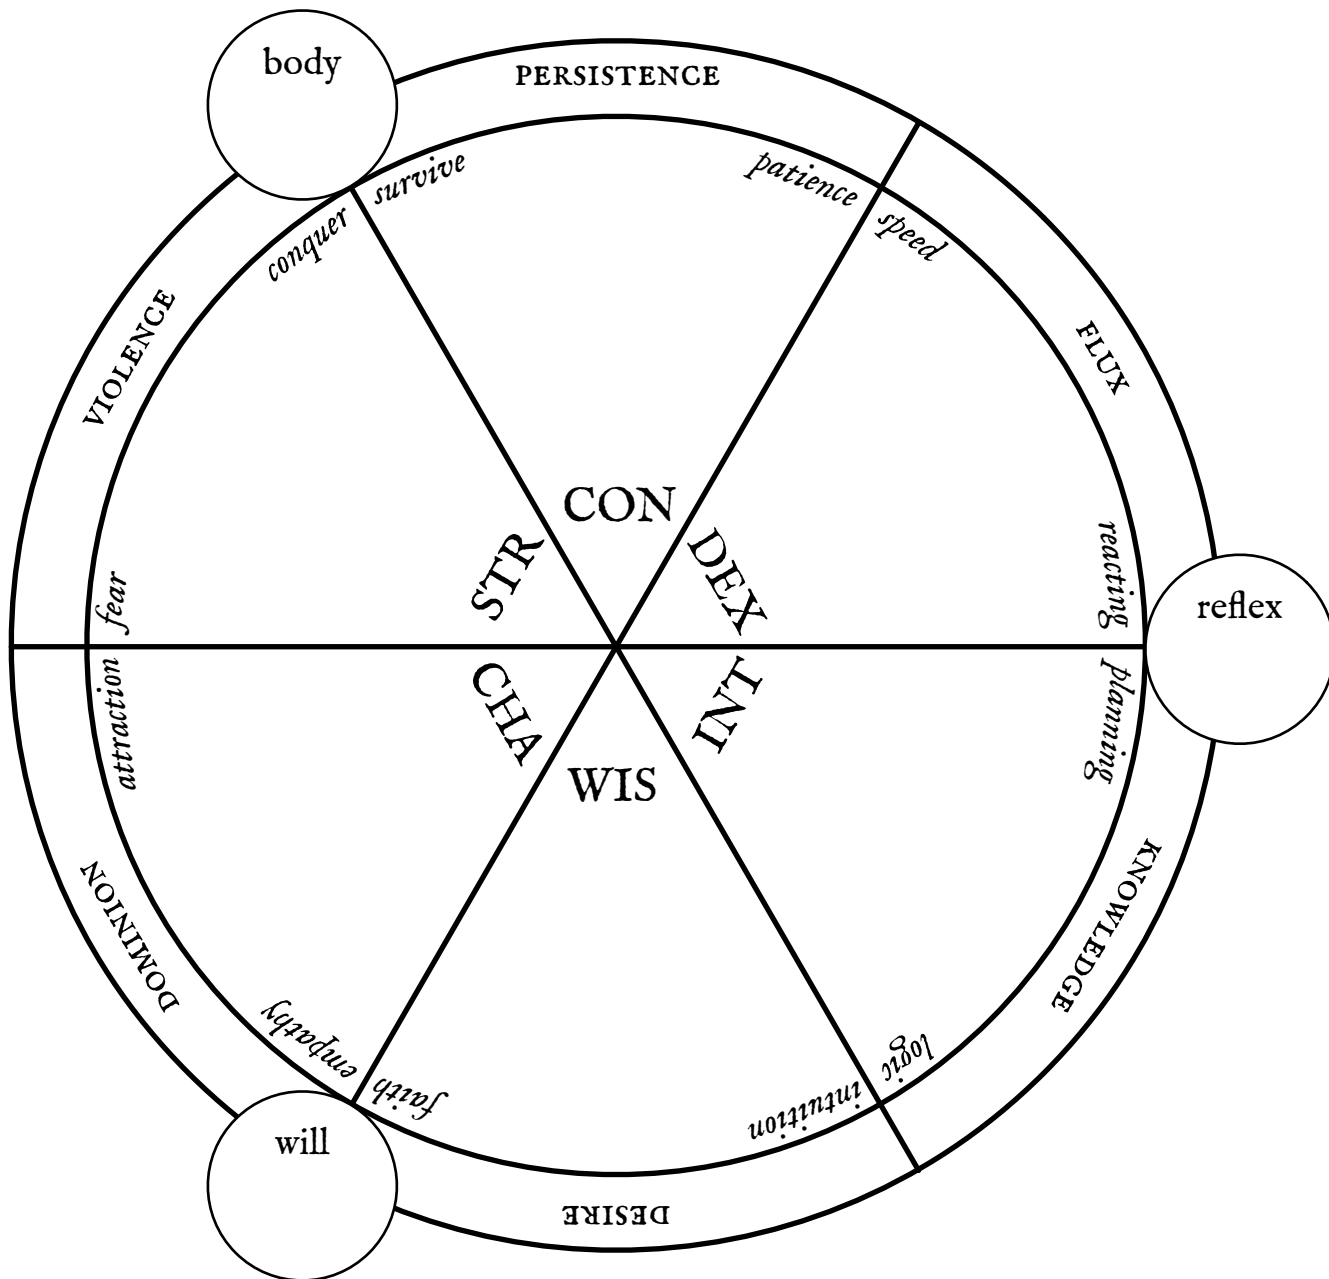

# DEMONBRINGER

SIDE TRAIT

CENTRAL TRAIT

SIDE TRAIT

ATTACK DICE

ARMOUR DICE

HIT DICE

PSYCHIC DICE

# DEMONBRINGER

DEMON (*class, kind, relationship, attributes*)

Reputation

DEMON (*class, kind, relationship, attributes*)

Reputation

DEMON (*class, kind, relationship, attributes*)

Reputation