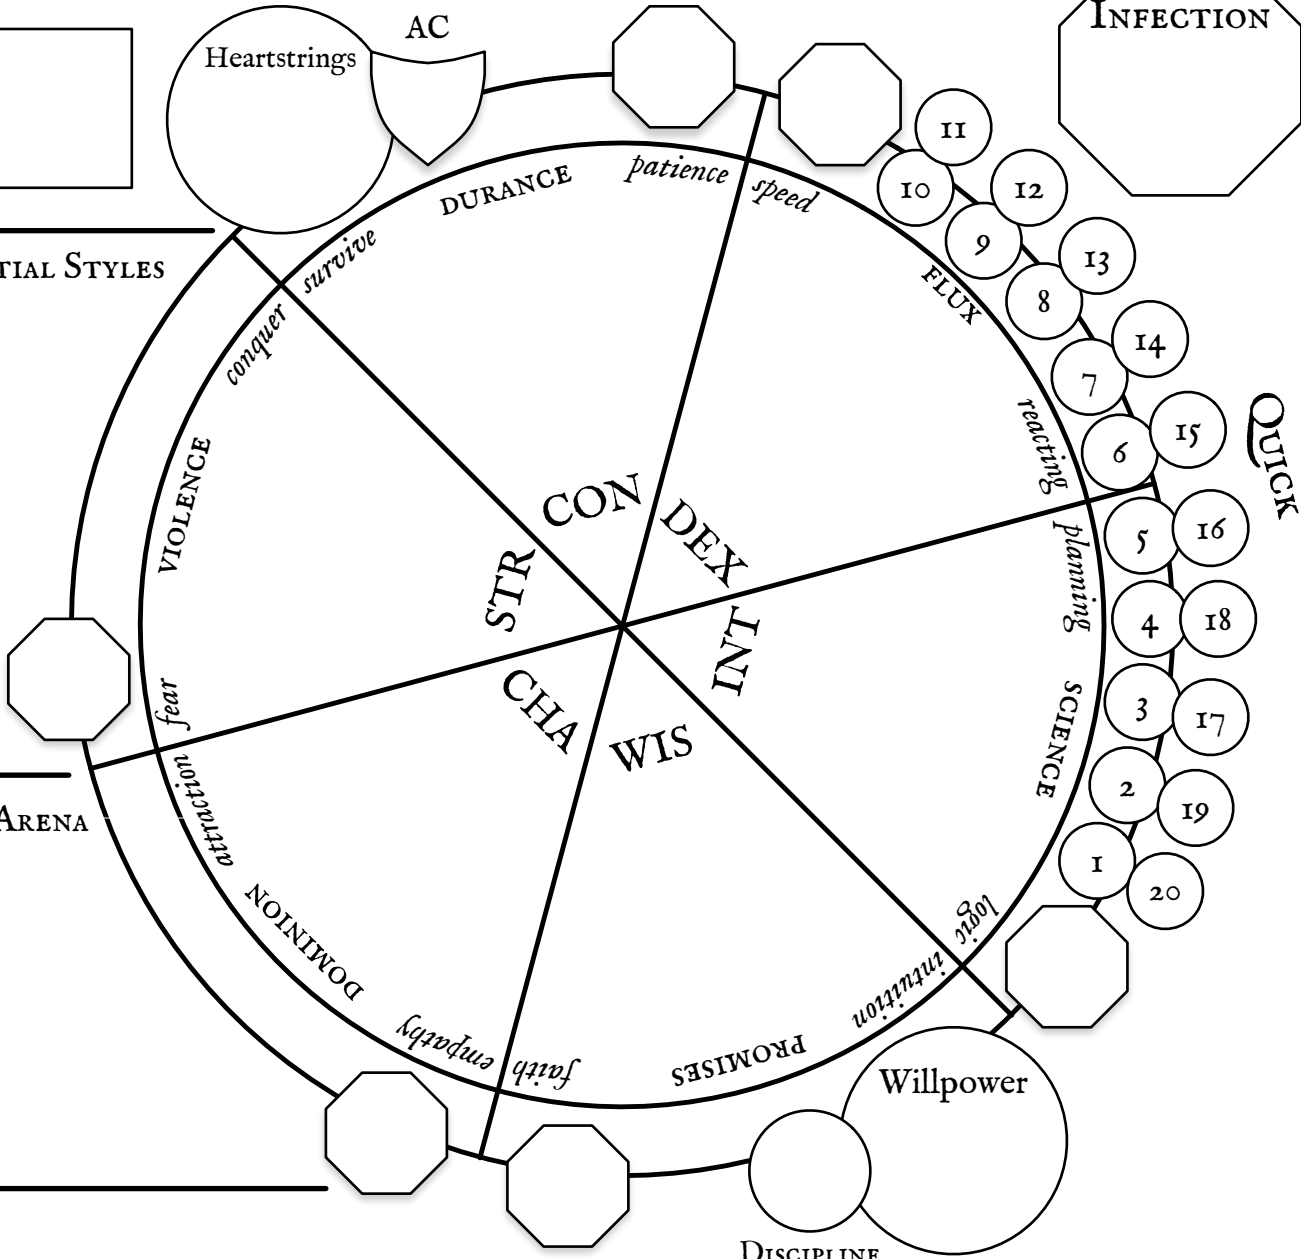

STORMHACK

NAME

Heartstrings

AC

INFECTION

MARTIAL STYLES

PSYCHIC ARENA

MAIN TRAIT

SIDE TRAIT

SIDE TRAIT