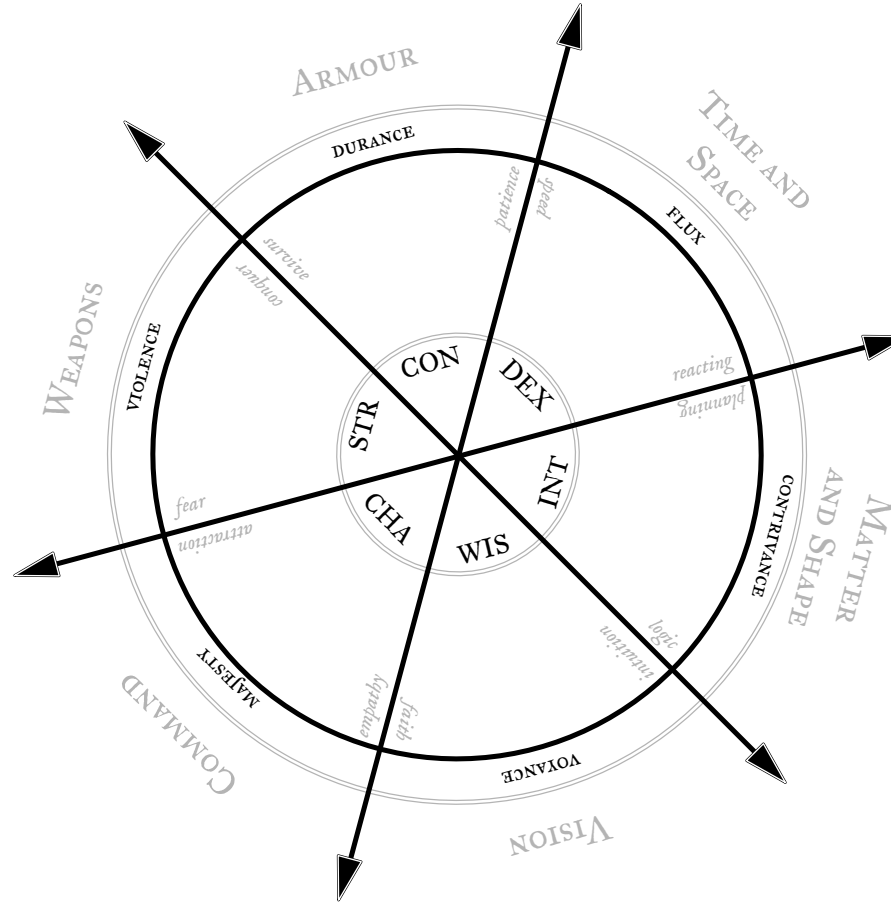

StormHack

Character _____

Persona _____

FAMILY

(growing up, skills, people)

TRADITION

(places, organisations, religion)

LEGEND

(secrets, legacies, birthright)

- 1 2 3 4 5 6 7 8 9 10 11 12 13 14 15 16 17 18 19 20
- 21 22 23 24 25 26 27 28 29 30 31 32 33 34 35 36 37 38 39 40
- 41 42 43 44 45 46 47 48 49 50 51 52 53 54 55 56 57 58 59 60
- 61 62 63 64 65 66 67 68 69 70 71 72 73 74 75 76 77 78 79 80