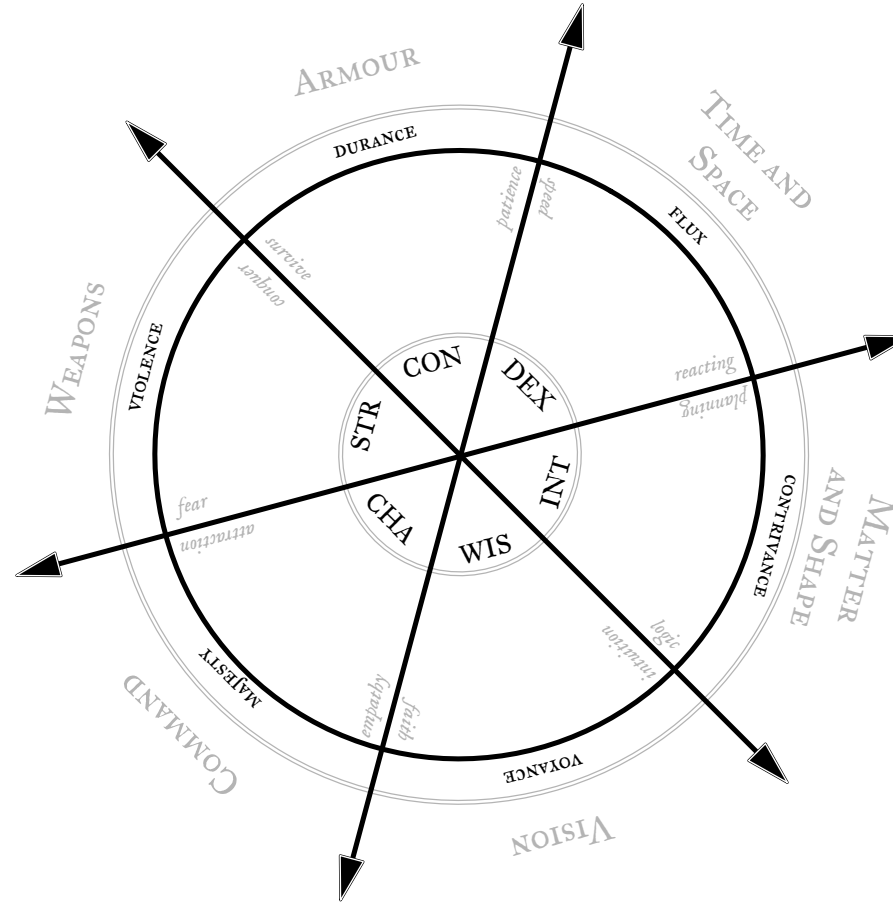

StormHack

Character _____

Persona _____

FAMILY

(growing up, skills, people)

TRADITION

(places, organisations, religion)

LEGEND

(secrets, legacies, birthright)

- 1 2 3 4 5 6 7 8 9 10 11 12 13 14 15 16 17 18 19 20
- 21 22 23 24 25 26 27 28 29 30 31 32 33 34 35 36 37 38 39 40
- 41 42 43 44 45 46 47 48 49 50 51 52 53 54 55 56 57 58 59 60
- 61 62 63 64 65 66 67 68 69 70 71 72 73 74 75 76 77 78 79 80